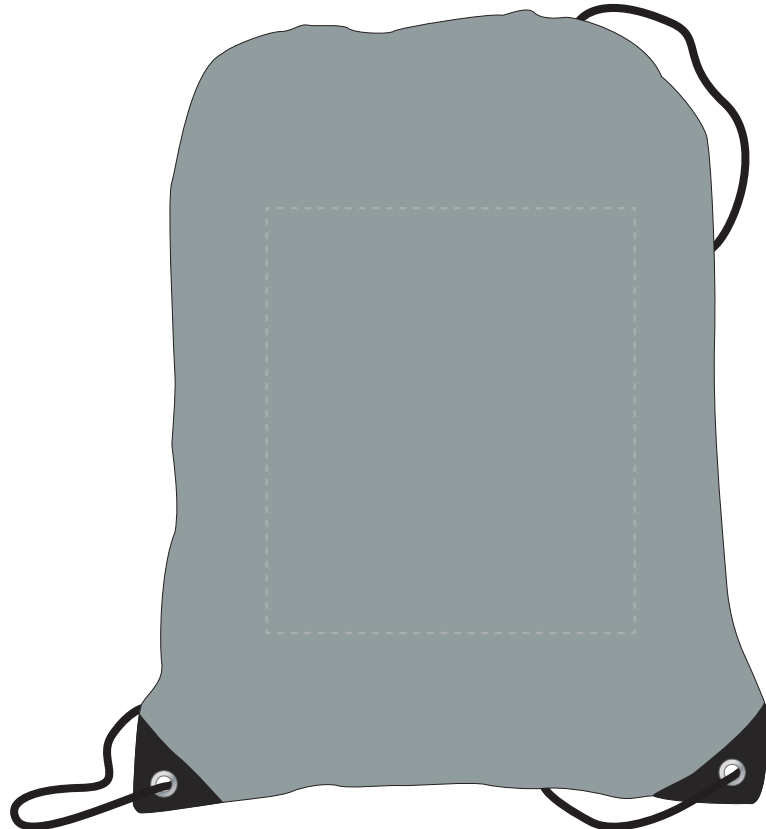

Your Ref:

Quantity:

Product Code: QB0609

Our Ref:

Version: 1

Product Colour: LIGHT GREY

PRINTING CONCERNS:

We stock this item in the following colours

**PANTONE REFERENCE(S)**
 Full colour uv printing

ARTWORK SCALE 25%

The dashed line is to demonstrate print area and will not appear on your printed item

PLEASE NOTE:

- All colours including print and product are for visual purposes only and should not be regarded as the actual colour of the product and print.
- Some products may vary from batch to batch and may differ from previous orders.
- The colour and texture of a product can also have an effect on the final print colour.
- By approving this order we accept that you understand these terms.